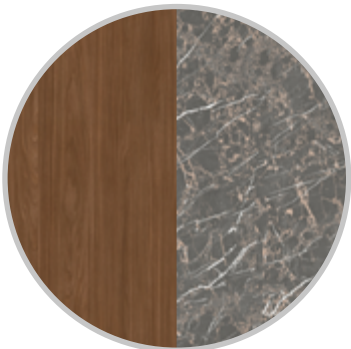

RANGE L

RANGE ITEMS

Large Sideboard
H 763mm
W 1326mm
D 456mm

Compact Sideboard
H 763mm
W 889mm
D 456mm

Media Unit
H 558mm
W 1346mm
D 456mm

Corner TV Unit
H 560mm
W 1156mm
D 480mm

Coffee Table
H 500mm
W 1100mm
D 526mm

Desk
H 550mm
W 452mm
D 456mm

COLOUR OPTIONS

WALNUT & MARBLE

PRODUCT FEATURES

- Trendy ribbed carcass with stunning marble effect top and base
- Stylish long legs with matching handles
- Soft Close fittings on all doors and drawers as standard
- 8mm heavy duty drawer bases
- Linen look on drawers and backs
- Easy Glide metal runners on drawers
- All items supplied factory assembled
- Feet are required to be fitted before use