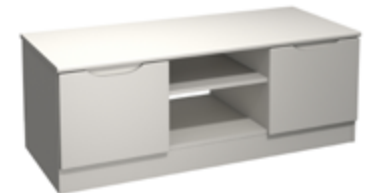

RANGE J

RANGE ITEMS

Large Sideboard

H 756mm
W 1260mm
D 430mm

Compact Sideboard

H 756mm
W 842mm
D 430mm

Desk

H 756mm
W 1360mm
D 430mm

Media Unit

H 514mm
W 1500mm
D 430mm

Corner TV Unit

H 516mm
W 1100mm
D 500mm

Coffee Table

H 514mm
W 1100mm
D 500mm

COLOUR OPTIONS

WHITE

LIGHT GREY

GRAPHITE

PRODUCT FEATURES

- A choice of 3 colour options
- High gloss finish with handle-less door and drawer fronts
- Soft close fittings on all drawers and doors as standard
- 8mm heavy duty drawer bases
- Linen look on drawers and backs
- Easy Glide metal runners on drawers
- All items supplied factory assembled