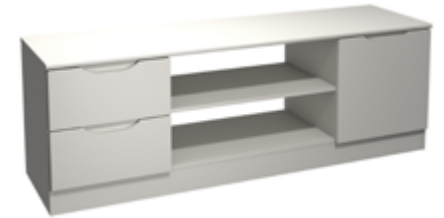

RANGE J

RANGE ITEMS

Large Sideboard

H 756mm
W 1260mm
D 430mm

Compact Sideboard

H 756mm
W 842mm
D 430mm

Desk

H 756mm
W 1360mm
D 430mm

Media Unit

H 514mm
W 1500mm
D 430mm

Corner TV Unit

H 516mm
W 1100mm
D 500mm

Coffee Table

H 514mm
W 1100mm
D 500mm

COLOUR OPTIONS

WHITE

LIGHT GREY

GRAPHITE

PRODUCT FEATURES

- A choice of 3 colour options
- High gloss finish with handle-less door and drawer fronts
- Soft close fittings on all drawers and doors as standard
- 8mm heavy duty drawer bases
- Linen look on drawers and backs
- Easy Glide metal runners on drawers
- All items supplied factory assembled