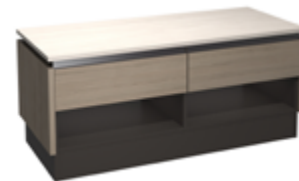

RANGE H

RANGE ITEMS

Large Sideboard

H 784mm
W 1297mm
D 430mm

Compact Sideboard

H 784mm
W 880mm
D 430mm

Lamp Table

H 504mm
W 467mm
D 430mm

Media Unit

H 520mm
W 1380mm
D 430mm

Corner TV Unit

H 516mm
W 1144mm
D 500mm

Coffee Table

H 504mm
W 1160mm
D 500mm

Oval Coffee Table*

H 450mm
W 1055mm
D 600mm

*Available in Grey Oak or Grey & Oak Stone

COLOUR OPTIONS

GREY OAK, STONE & GRAPHITE

PRODUCT FEATURES

- Modern Floating Top design
- Beautifully tactile choice of woods
- Highly distinctive J Pull handle
- 8mm heavy duty drawer bases
- Linen look on drawers and wardrobe back
- Easy Glide metal runners on drawers
- All items supplied factory assembled