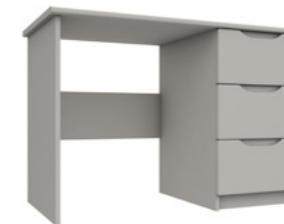

3 Drawer Dressing Table
H 705mm
W 1137mm
D 516mm