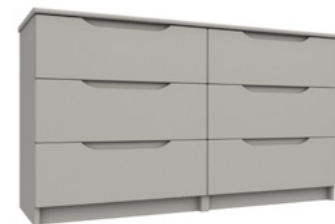

3 Drawer Double Chest
H 705mm
W 1210mm
D 400mm