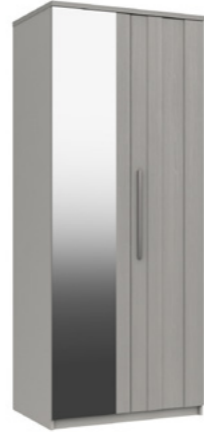

RANGE 10 - MIDHURST

MADE IN
BRITAIN 

COLOUR OPTIONS

WHITE
WOODGRAIN

LIGHT GREY
WOODGRAIN

GRAPHITE
WOODGRAIN

PRODUCT FEATURES

- A choice of 3 colour options
- Beautifully crafted with tongue and groove appearance
- Woodgrain effect on all tops, doors and draw fronts
- Rounded stylish metal handle
- Mirrors blending with tongue & groove design
- 8mm heavy duty drawer bases
- Linen look on drawers and wardrobe back
- Easy glide metal runners on drawers
- All items supplied factory assembled

RANGE ITEMS

2 Door Robe
H 1852mm
W 763mm
D 523mm

2 Door Robe w/ Mirror
H 1852mm
W 763mm
D 523mm

3 Door Robe w/ Mirror
H 1852mm
W 1146mm
D 523mm

4 Door Robe w/ 2 Mirrors
H 1852mm
W 1520mm
D 523mm

5 Drawer Tallboy
H 1111mm
W 398mm
D 426mm

3 Drawer Chest
H 705mm
W 780mm
D 426mm

4 Drawer Chest
H 908mm
W 780mm
D 426mm

5 Drawer Chest
H 1111mm
W 780mm
D 426mm

3 Drawer Double Chest
H 705mm
W 1224mm
D 426mm

4 Drawer Double Chest
H 908mm
W 1224mm
D 426mm