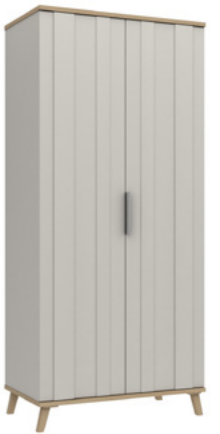

RANGE 17 - DERWENT

MADE IN
BRITAIN 

COLOUR OPTIONS

NATURAL OAK &
WHITE GREY

GREY OAK &
WHITE GREY

TRUFFLE OAK &
WHITE GREY

PRODUCT FEATURES

- A choice of 3 colour options
- Beautifully crafted with tongue and groove appearance on doors and drawers
- White grey carcass with contrasting colours on base and tops to give Scandi look
- Supported on stylish colour matched feet
- Using Serica foils to create a painted look effect
- Designer handles coming over the top of the fronts
- Mirrors blending with tongue & groove design
- Soft close fittings on all doors and drawers as standard
- 8mm heavy duty drawer bases
- Linen look on drawers and wardrobe back
- Easy glide metal runners on drawers
- All items supplied factory assembled

RANGE ITEMS

2 Door Robe
H 1950mm
W 763mm
D 500mm

2 Door Robe w/ Mirror
H 1950mm
W 763mm
D 500mm

2 Door Combi Robe
H 1950mm
W 763mm
D 500mm

2 Door Combi Robe w/ Mirror
H 1950mm
W 763mm
D 500mm

Extra Large Robe
H 1950mm
W 906mm
D 500mm

5 Drawer Tallboy
H 1182mm
W 453mm
D 420mm

3 Drawer Chest
H 776mm
W 763mm
D 420mm

4 Drawer Chest
H 979mm
W 763mm
D 420mm

5 Drawer Chest
H 1183mm
W 763mm
D 420mm

3 Drawer Double Chest
H 776mm
W 1211mm
D 420mm