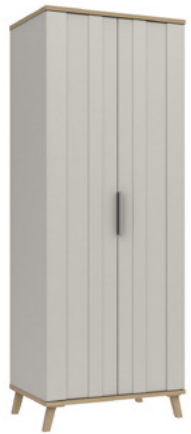

RANGE 17 - DERWENT

MADE IN
BRITAIN 

COLOUR OPTIONS

NATURAL OAK &
WHITE GREY

GREY OAK &
WHITE GREY

TRUFFLE OAK &
WHITE GREY

PRODUCT FEATURES

- A choice of 3 colour options
- Beautifully crafted with tongue and groove appearance on doors and drawers
- White grey carcass with contrasting colours on base and tops to give Scandi look
- Supported on stylish colour matched feet
- Using Serica foils to create a painted look effect
- Designer handles coming over the top of the fronts
- Mirrors blending with tongue & groove design
- Soft close fittings on all doors and drawers as standard
- 8mm heavy duty drawer bases
- Linen look on drawers and wardrobe back
- Easy glide metal runners on drawers
- All items supplied factory assembled

RANGE ITEMS

2 Door Robe
H 1950mm
W 763mm
D 500mm

2 Door Robe w/ Mirror
H 1950mm
W 763mm
D 500mm

2 Door Combi Robe
H 1950mm
W 763mm
D 500mm

2 Door Combi Robe w/ Mirror
H 1950mm
W 763mm
D 500mm

Extra Large Robe
H 1950mm
W 906mm
D 500mm

5 Drawer Tallboy
H 1182mm
W 453mm
D 420mm

3 Drawer Chest
H 776mm
W 763mm
D 420mm

4 Drawer Chest
H 979mm
W 763mm
D 420mm

5 Drawer Chest
H 1183mm
W 763mm
D 420mm

3 Drawer Double Chest
H 776mm
W 1211mm
D 420mm