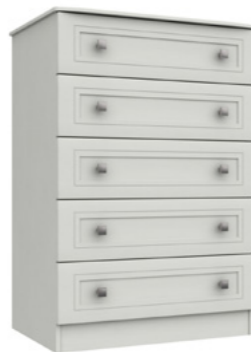

RANGE 8 - CANTERBURY

MADE IN
BRITAIN 

COLOUR OPTIONS

WHITE

FIRED EARTH

PRODUCT FEATURES

- A choice of 2 colour options
- Contemporary shaker design on doors and drawers
- Decorative cornice on all wardrobes
- Brushed aluminium square handle to match the profile
- Featuring inset mirrors where listed
- 8mm heavy duty drawer bases
- Linen look on drawers and wardrobe back
- Easy glide metal runners on drawers
- All items supplied factory assembled

RANGE ITEMS

2 Door Robe
H 1910mm
W 840mm
D 550mm

2 Door Robe w/ Mirror
H 1910mm
W 840mm
D 550mm

2 Door Combi Robe
H 1910mm
W 840mm
D 550mm

3 Door Robe w/ Mirror
H 1910mm
W 1220mm
D 550mm

4 Door Robe w/ 2 Mirrors
H 1910mm
W 1594mm
D 550mm

5 Drawer Tallboy
H 1111mm
W 398mm
D 426mm

3 Drawer Chest
H 705mm
W 780mm
D 426mm

4 Drawer Chest
H 908mm
W 780mm
D 426mm

5 Drawer Chest
H 1111mm
W 780mm
D 426mm

3 Drawer Double Chest
H 705mm
W 1224mm
D 426mm

Mirror
H 613mm
W 600mm
D 170mm