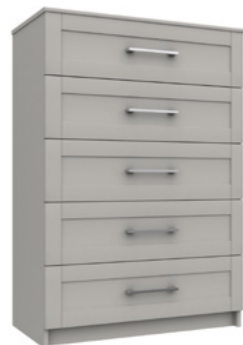

RANGE 16 - CALDER

MADE IN
BRITAIN 

COLOUR OPTIONS

WHITE GLOSS

LIGHT GREY GLOSS

DUST GREY GLOSS

GRAPHITE GLOSS

PRODUCT FEATURES

- A choice of 4 colour options
- High gloss shaker design
- Polished chrome slim D handles
- Featuring inset mirrors where listed
- 8mm heavy duty drawer bases
- Linen look on drawers and wardrobe back
- Easy glide metal runners on drawers
- All items supplied factory assembled

RANGE ITEMS

2 Door Robe
H 1830mm
W 760mm
D 515mm

2 Door Robe w/ Mirror
H 1830mm
W 760mm
D 515mm

3 Door Robe w/ Mirror
H 1830mm
W 1140mm
D 515mm

4 Door Robe w/ 2 Mirrors
H 1830mm
W 1517mm
D 515mm

5 Drawer Tallboy
H 1111mm
W 383mm
D 400mm

3 Drawer Chest
H 705mm
W 763mm
D 400mm

4 Drawer Chest
H 908mm
W 763mm
D 400mm

5 Drawer Chest
H 1111mm
W 763mm
D 400mm

3 Drawer Double Chest
H 705mm
W 1210mm
D 400mm

4 Drawer Double Chest
H 908mm
W 1210mm
D 400mm